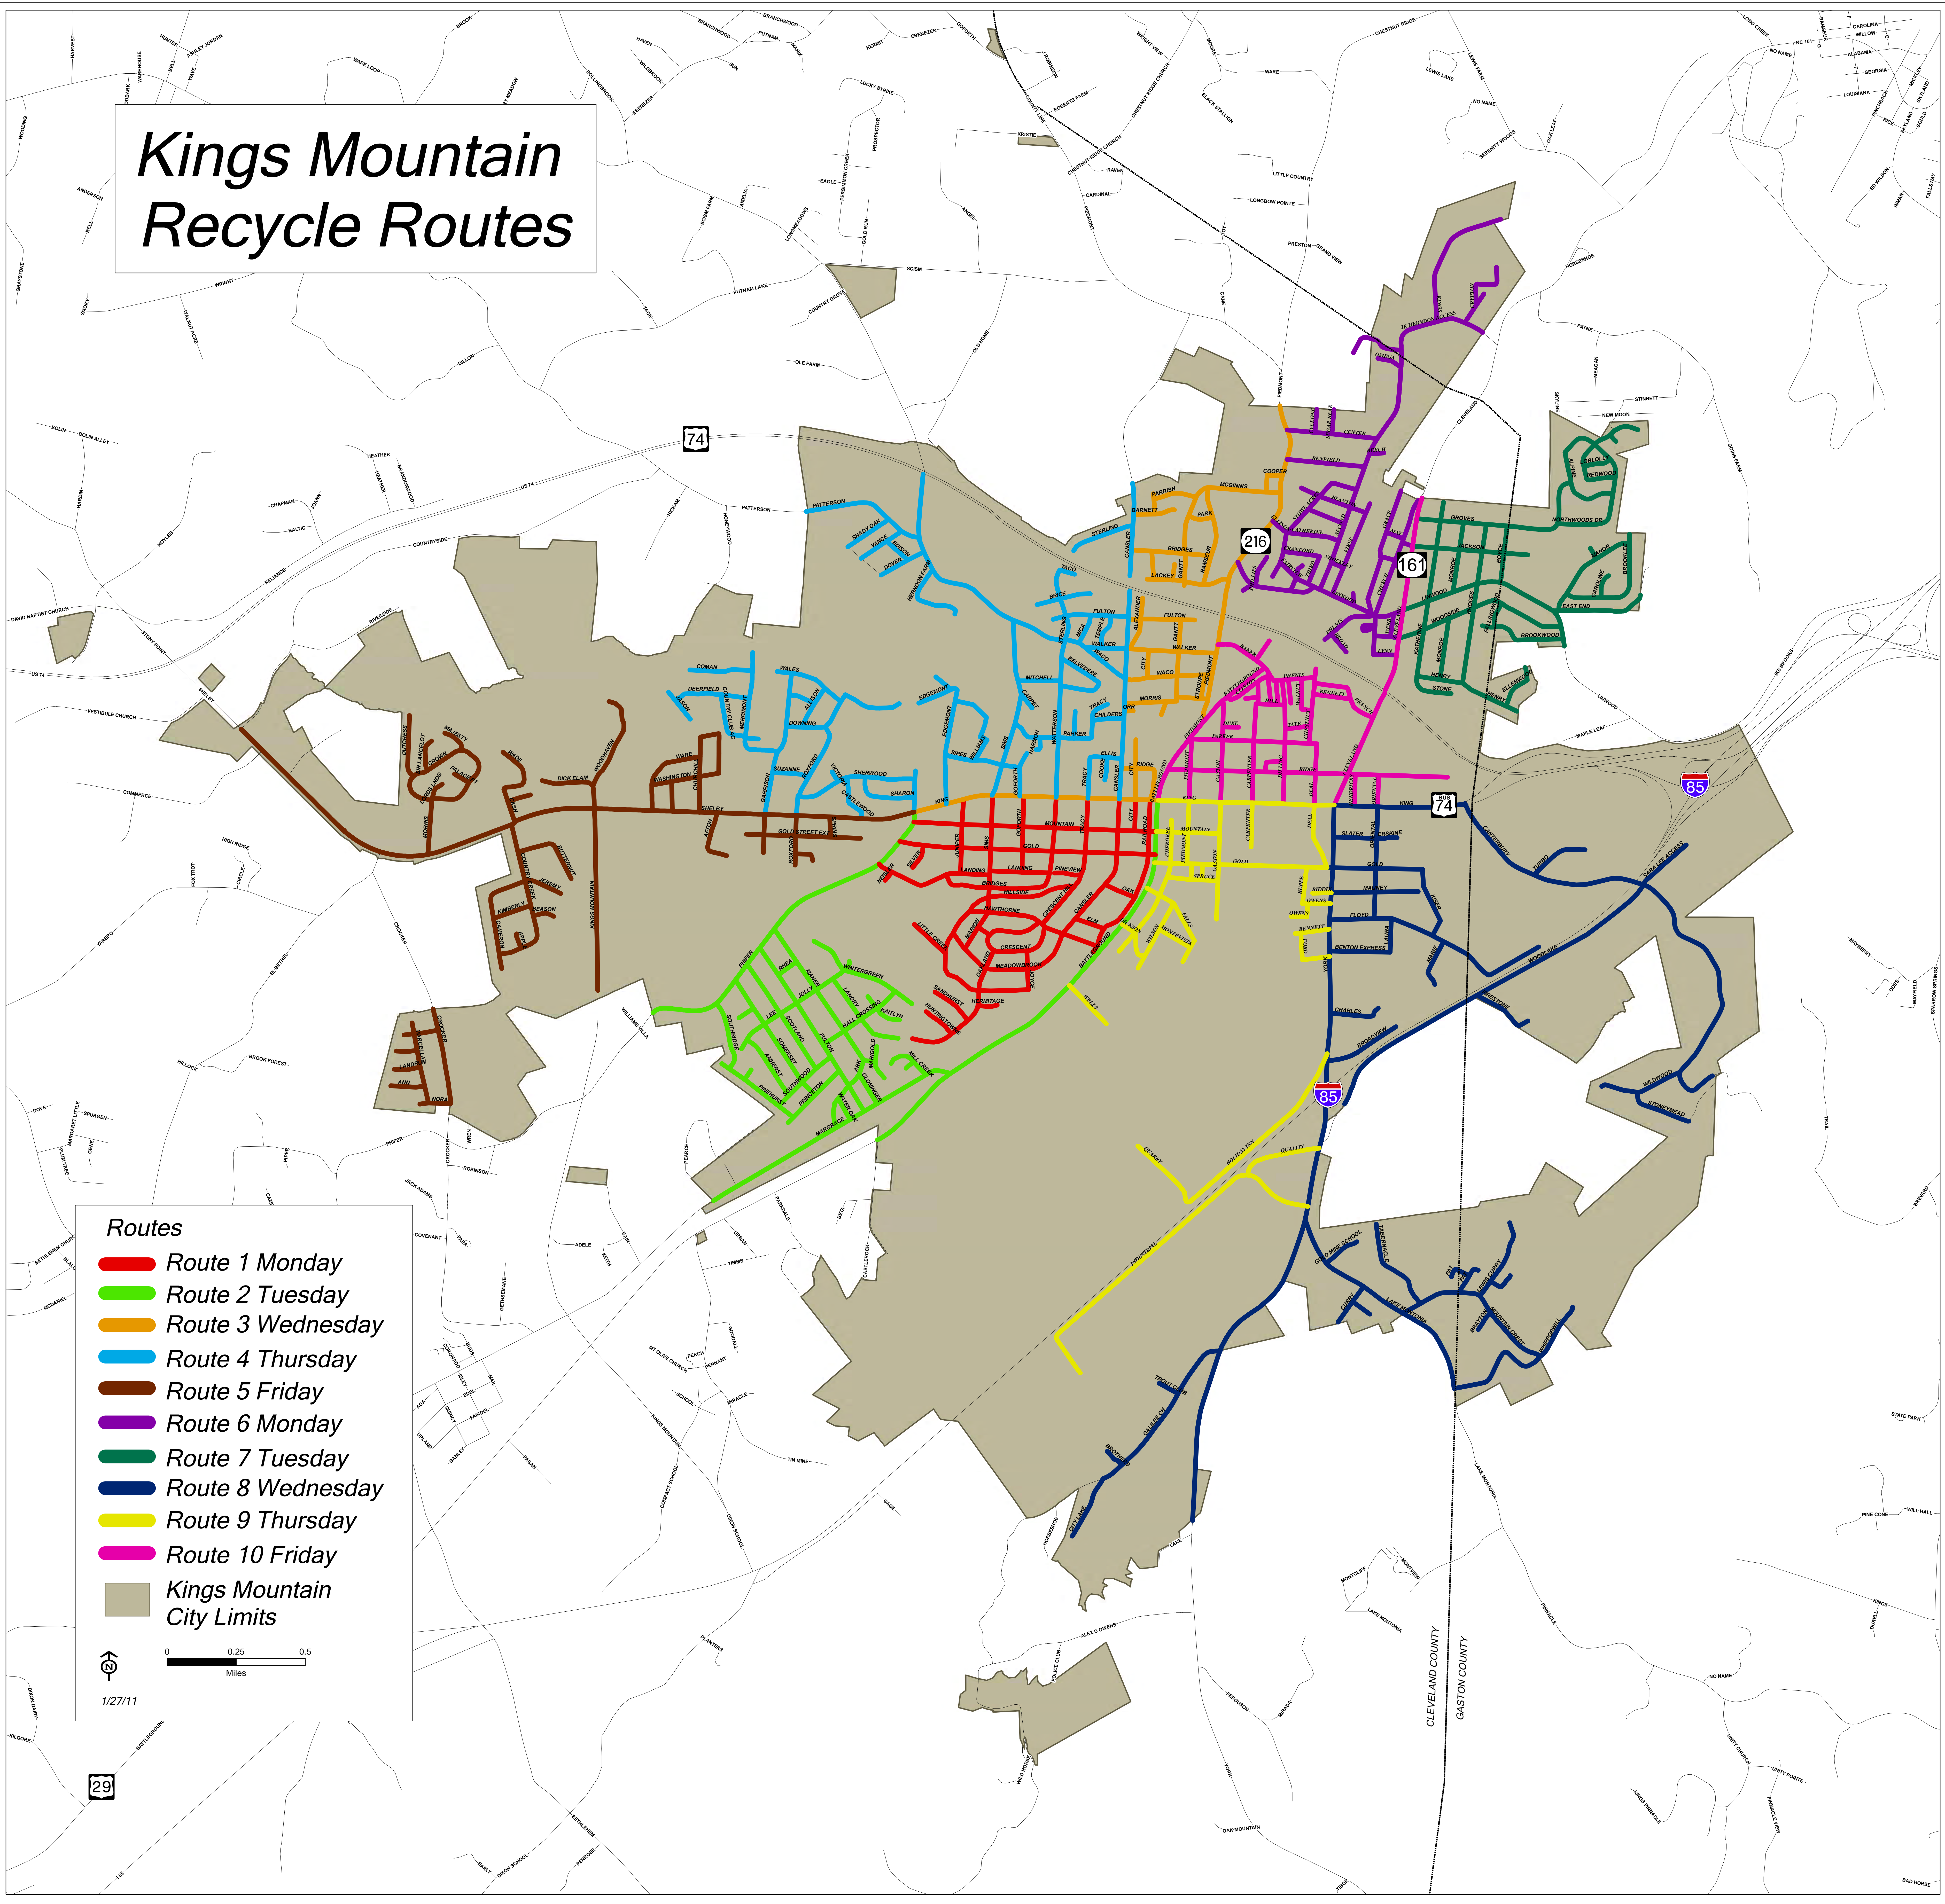

Kings Mountain Recycle Routes

Routes

- █ Route 1 Monday
- █ Route 2 Tuesday
- █ Route 3 Wednesday
- █ Route 4 Thursday
- █ Route 5 Friday
- █ Route 6 Monday
- █ Route 7 Tuesday
- █ Route 8 Wednesday
- █ Route 9 Thursday
- █ Route 10 Friday
- Kings Mountain City Limits

1/27/11

29